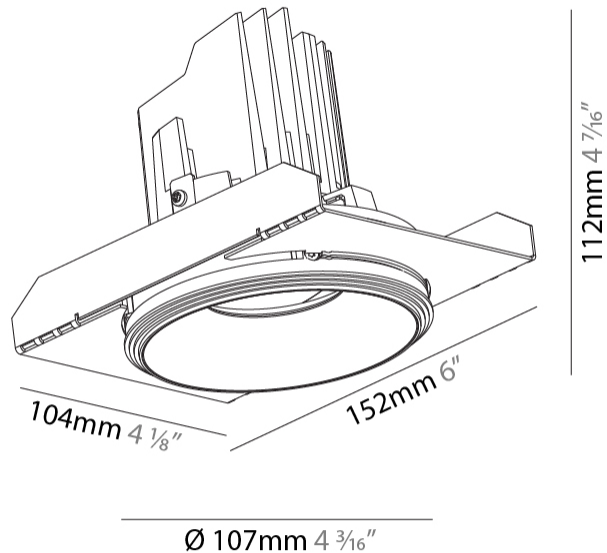

ELECTRICAL

Lamp Type: LED (Zhaga Standard)
Input Wattage (W): 13.2 / 16.5
Total Output Wattage (W): 12.1 / 14.7
Dimming: Tri-Mode (Non-Dimming and Phase Dimming (120Vac only) and 0-10V Dimming)
Driver Included: No
Driver Location: Recessed Housing
Driver Type: Constant Current - Universal
Driver Class: Class 2
Housing: See components
Input Voltage (V): 120 - 277
Constant Current (MA): 350

LED

Number of LEDs: 1
Color Temperature (°K): 2700 / 3000 / 3500 / 4000
Max. Delivered Lumen (lm): 850 / 950 / 1019 / 1040
Nominal Lumen (lm): 960 / 1070 / 1156 / 1180
CRI: >90 CRI
Efficiency (%): 88.5
Lamp Life (hrs): 50000
Upon Request: RGB-W Tunable White Special Color Temperature Special LED

OPTICAL

Reflector°: 10
Adjustability: Rotational 355°; Tilt 10°
Upon Request: Special Beam Angles

RATINGS AND CERTIFICATIONS

Zaneen Group Inc. © 2024, T 1800-388-3382, F 416-247-9319, www.zaneen.com
Certified By: Certified for North American Standards
Available for international specifications by adding "INT" at the end of the existing Model #. For assistance on 'custom' specifications, contact zteam@zaneen.com.
IP Rating: IP20
If a conflict occurs to supply the best product, we reserve the right to change specifications or materials without notice. The most recent specification sheets are found at zaneen.com